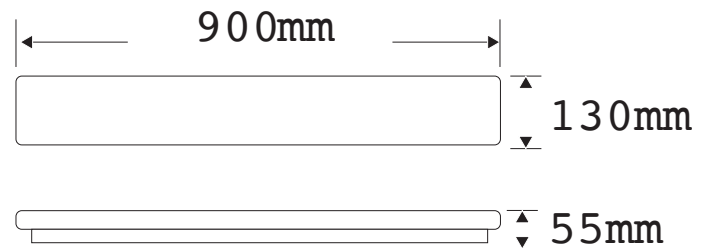

Model: AM29SL44WH
Ambient Ligh-Slim Linear

General Data

Lamp Type	SMD2835
System Watts	18 W
Lumens	1150 lm
Lamp Life	50000 hrs
CRI	>80 Ra
Beam Angle	110°
IP Rating	IP 44
Weight (Kgs)	1.4 Kgs
Voltage	220-240V
CCT	3000/4000/6000K
Oper. temp.	-20 to +40
Dimension	43 x Ø270

Dimension Drawing

Lamp Options

Part Number	CCT
AM18SR44WH3	3000 K
AM18SR44WH4	4000 K
AM18SR44WH6	6000 K

Photometric Data

Light Distribution Curve [Unit: cd]