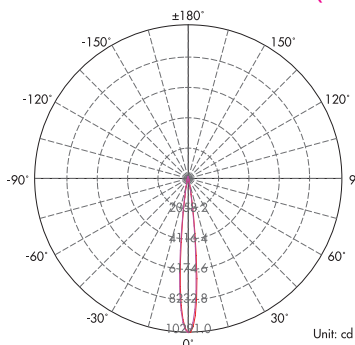

MULTIPLE APPLICATIONS / 02-1 Light

LAMP DATA

Power	12 Watts
LED type	1 PC 12W CREE COB LED
Luminous flux	830~950lm
CCT	3000K or 4000K as standard. Different CCT upon request.
CRI	80+
Beam angle	10°, 20°, 30°
Dimension	Ø150x35mm
Cut out dia.	Inground light: Ø118 mm Deck light: Ø115 mm
Weight (kgs)	0.98 KGS
Lamp Life	50000 hrs
SDCM	≤3
Ambient Temp.	-15~50°C
RAL Color	80+
Oper. Temp.	-15~50°C
Certifications	CE, RoHS

LAMP OPTIONS

Part Number	CCT	Beam angle
OLD12WCOBC3B10	3000 K	10°
OLD12WCOBC4B10	4000 K	10°
OLD12WCOBC3B20	3000 K	20°
OLD12WCOBC4B20	4000 K	20°
OLD12WCOBC3B30	3000 K	30°
OLD12WCOBC4B30	4000 K	30°

Photometric Data (3000K, 10°)

Height	Center E	Average E	Diameter
3.281ft	956.06fc	700.367fc	0.662ft
1.0m	10291lx	7538.750lx	0.202m
6.562ft	239.01fc	175.092fc	1.323ft
2.0m	2572.8lx	1884.687lx	0.403m
9.843ft	106.23fc	77.819fc	1.985ft
3.0m	1143.4lx	837.639lx	0.605m
13.123ft	59.754fc	43.773fc	2.646ft
4.0m	643.19lx	471.172lx	0.807m
16.404ft	38.242fc	28.015fc	3.308ft
5.0m	411.64lx	301.550lx	1.008m