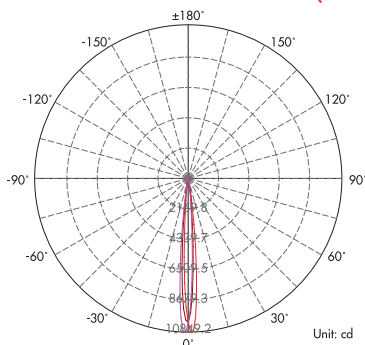

LAMP DATA

Power	9 Watts
LED type	1 PC 9W CREE COB LED
Luminous flux	435-490lm
CCT	3000K or 4000K as standard. Different CCT upon request.
CRI	80+
Beam angle	10°, 20°, 30°
Dimension	Ø130x35mm
Cut out dia.	Inground light: Ø118 mm Deck light: Ø115 mm
Weight (kgs)	0.72 KGS
Lamp Life	50000 hrs
SDCM	≤3
Ambient Temp.	-15~50°C
RAL Color	80+
Oper. Temp.	-15~50°C
Certifications	CE, RoHS

- Driver to be order separately
- Cable distance should be taken into consideration.

LAMP OPTIONS

Part Number	CCT	Beam angle
OLD9WCOBC3B10	3000 K	10°
OLD9WCOBC4B10	4000 K	10°
OLD9WCOBC3B20	3000 K	20°
OLD9WCOBC4B20	4000 K	20°
OLD9WCOBC3B30	3000 K	30°
OLD9WCOBC4B30	4000 K	30°

Photometric Data (3000K, 10°)

Height	Center E	Average E	Diameter
3.281ft	940.93fc	692.211fc	0.502ft
1.0m	10128lx	7450.960lx	0.153m
6.562ft	235.23fc	173.053fc	1.004ft
2.0m	2532.1lx	1862.740lx	0.306m
9.843ft	104.55fc	76.912fc	1.506ft
3.0m	1125.4lx	827.884lx	0.459m
13.123ft	58.808fc	43.263fc	2.007ft
4.0m	633.01lx	465.685lx	0.612m
16.404ft	37.637fc	27.688fc	2.509ft
5.0m	405.13lx	298.038lx	0.765m