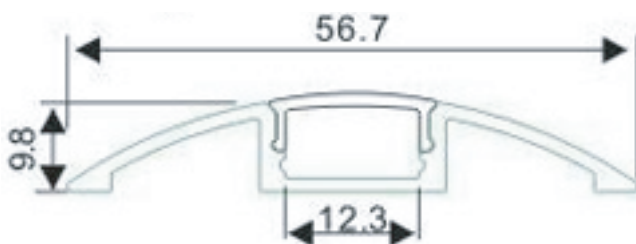

**XLP021**  
Flat Surface aluminum LED profile for cabinet decoration

Ordering Options

Part Number    Diffuser

XLP0211	PMMA opal matte diffuser
XLP0212	PMMA semi-clear matte diffuser
XLP0213	PMMA clear diffuser

Dimension Drawing

APPLICATIONS

Ideal for general lighting indoors commercial and residential applications. Such as Showrooms, restaurants, dining rooms, meeting rooms, offices, passages ,corridors, cinema, Super markets, shopping malls, lobbies, museum and exhibition.

PRODUCT DESCRIPTION

Flat Surface aluminum LED profile for cabinet decoration with flat PMMA opal matte diffuser or PMMA semi-clear matte diffuser or PMMA clear diffuser, suitable to use with our Strip light range,

FIXTURE CONSTRUCTION

Aluminum body with flat PMMA opal matte diffuser or PMMA semi-clear matte diffuser or PMMA clear diffuser.

Accessory

End cap	EC-XLP021-RL
Metal clip	-
Adj. clip	-
Connector	-