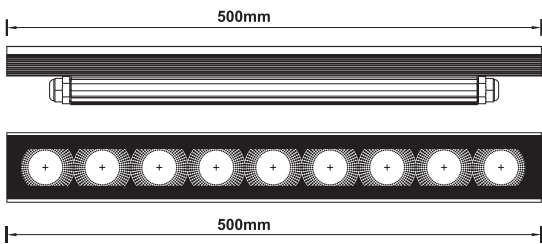

XL marlin Lighting

Exterior Multiple Applications Lighting (OLC010A) Installation Instruction

The user: thank you for your purchase use this product, read this instruction manual before usage

1. Model: OLC010A
2. Rated Voltage: AC100~240V
3. Rated Power : 48 W
4. IP Grade: IP68
5. Insulation protection level: Class I
6. Operating Temperature:-15~50°C

1. Place the LED Wall Washer at the required locations and aim them according to your lighting design.

2. Adjust the rotary angle to required angle.

3. Connect the cable connectors of two fixtures in parallel circuit for those wall washers nearby with 22 pcs at max, and recommended to be 8 pcs as a group.