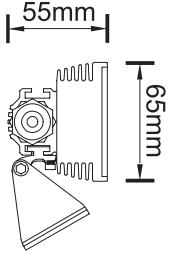

XL marlin Lighting

Exterior Multiple Applications Lighting (OLC010A) Installation Instruction

The user: thank you for your purchase use this product, read this instruction manual before usage

1. Model: OLC010A
2. Rated Voltage: AC100~240V
3. Rated Power : 48 W
4. IP Grade: IP68
5. Insulation protection level: Class I
6. Operating Temperature:-15~50°C