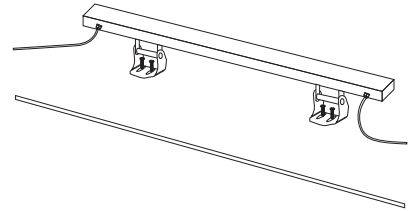

- Always disconnect the power supply before installing or performing any maintenance operations.
- Installation should be carried out by a suitably qualified person in accordance with good electrical practice and the appropriate national wiring regulations.
- These luminaires are widely used in commercial lighting, home decoration lighting, art gallery and museums.
- Only can be touched after 3 minutes later when power off, so as to avoid burns.
- Dismantling and refit are forbidden
- Installation on inflammables is forbidden.

If the external flexible cable or cord of this luminaire is damaged, it shall be exclusively replaced by the manufacturer or his service agent or a similar qualified person in order to avoid a hazard.

1. Place the LED Wall Washer at the required locations and aim them according to your lighting design.