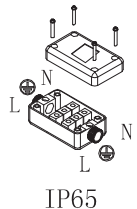

5. Lock the cable connector of the last one LED Wall Washer with the provided end cap.

6. Connect the power supply, light up the lamp.

The light source of this luminaire is not replaceable; when the source reaches its end of life the whole luminaire shall be replaced

Welcome you again to buy our products