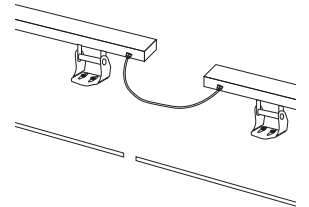

3. Connect the cable connectors of two fixtures in parallel circuit for those wall washers nearby with 22 pcs at max, and recommended to be 8 pcs as a group.

4. Connect the first LED Wall Washer into power outlets with the provided input cable accessories, and this input wires should be put indoor or use the waterproof IP65 at least connector for the connecting.

(A)

indicate same protection class IP 65 junction box .