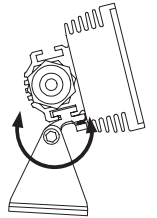

XL marlin Lighting

Exterior Multiple Applications Lighting (OLC010A) Installation Instruction

The user: thank you for your purchase use this product, read this instruction manual before usage

1. Model: OLC010A
2. Rated Voltage: AC100~240V
3. Rated Power : 48 W
4. IP Grade: IP68
5. Insulation protection level: Class I
6. Operating Temperature:-15~50°C

- Always disconnect the power supply before installing or performing any maintenance operations.
- Installation should be carried out by a suitably qualified person in accordance with good electrical practice and the appropriate national wiring regulations.
- These luminaires are widely used in commercial lighting, home decoration lighting, art gallery and museums.
- Only can be touched after 3 minutes later when power off, so as to avoid burns.
- Dismantling and refit are forbidden
- Installation on inflammables is forbidden.

If the external flexible cable or cord of this luminaire is damaged, it shall be exclusively replaced by the manufacturer or his service agent or a similar qualified person in order to avoid a hazard.

1. Place the LED Wall Washer at the required locations and aim them according to your lighting design.

2. Adjust the rotary angle to required angle.

3. Connect the cable connectors of two fixtures in parallel circuit for those wall washers nearby with 22 pcs at max, and recommended to be 8 pcs as a group.

4. Connect the first LED Wall Washer into power outlets with the provided input cable accessories, and this input wires should be put indoor or use the waterproof IP65 at least connector for the connecting.

(A)

indicate same protection class IP 65 junction box .

5. Lock the cable connector of the last one LED Wall Washer with the provided end cap.

6. Connect the power supply, light up the lamp.